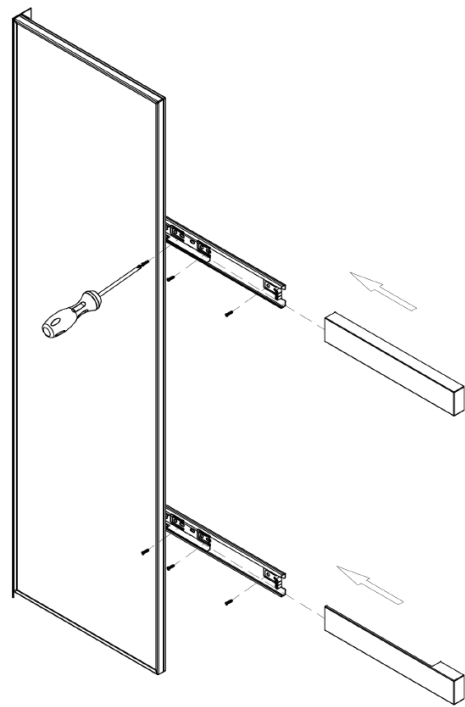

[Home](#) » [Wardrobe Mirror Pullout](#)

Wardrobe Mirror Pullout

- Elegant and minimalistic mirror that can be pulled out from a wardrobe and stowed away when not in use.
- Space saving solution that eliminates the need of a separate dressing table.
- Suitable for wardrobes with folding/sliding doors, 180° opening shutters, walk in wardrobes, etc.
- Can be pulled out and rotated by 90°
- Minimum width required for rotation is 230mm.
- Finish: Brown

Specifications

Item	Code	Size (mm)	Finish
Wardrobe Mirror Pullout	WMP-12035	1200 x 352 x 61	Brown

Fitting Instructions

Accessories No.	Accessories	Qty	
①	Wardrobe Mirror Pullout	1	
②	Slides Cover	2	

Installation steps

1 Drilling dimension of slides' installation holes.

2 Install the slides by screws on panel, and then install the slides cover.

Cabinet width=264