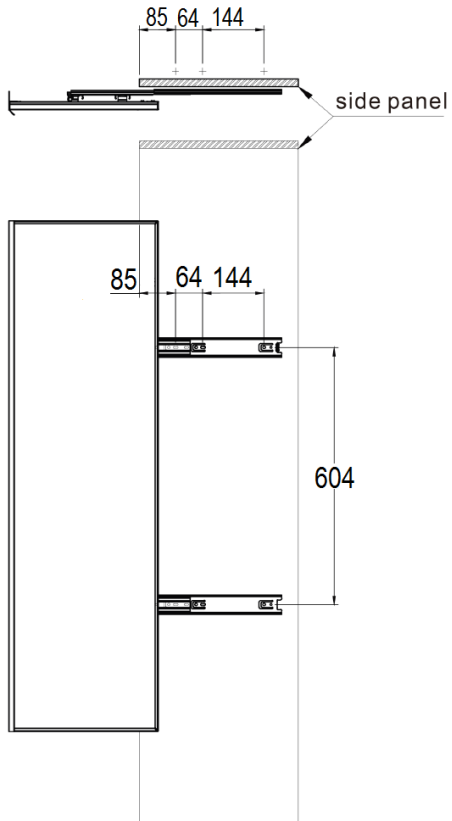

[Home](#) » [Wardrobe Mirror Pullout](#)

Wardrobe Mirror Pullout

- Elegant and minimalistic mirror that can be pulled out from a wardrobe and stowed away when not in use.
- Space saving solution that eliminates the need of a separate dressing table.
- Suitable for wardrobes with folding/sliding doors, 180° opening shutters, walk in wardrobes, etc.
- Can be pulled out and rotated by 90°
- Minimum width required for rotation is 230mm.
- Finish: Brown

Specifications

Item	Code	Size (mm)	Finish
Wardrobe Mirror Pullout	WMP-12035	1200 x 352 x 61	Brown

Fitting Instructions

Accessories No.	Accessories	Qty	
①	Wardrobe Mirror Pullout	1	
②	Slides Cover	2	

Installation steps

1 Drilling dimension of slides' installation holes.

2 Install the slides by screws on panel, and then install the slides cover.

Cabinet width=264