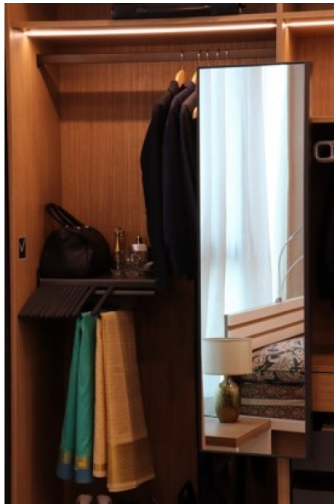

[Home](#) » [Wardrobe Mirror Pullout](#)

Wardrobe Mirror Pullout

- Elegant and minimalistic mirror that can be pulled out from a wardrobe and stowed away when not in use.
- Space saving solution that eliminates the need of a separate dressing table.
- Suitable for wardrobes with folding/sliding doors, 180° opening shutters, walk in wardrobes, etc.
- Can be pulled out and rotated by 90°
- Minimum width required for rotation is 230mm.
- Finish: Brown

Specifications

Item	Code	Size (mm)	Finish
Wardrobe Mirror Pullout	WMP-12035	1200 x 352 x 61	Brown

Fitting Instructions

Accessories No.	Accessories	Qty	
①	Wardrobe Mirror Pullout	1	
②	Slides Cover	2	

Installation steps