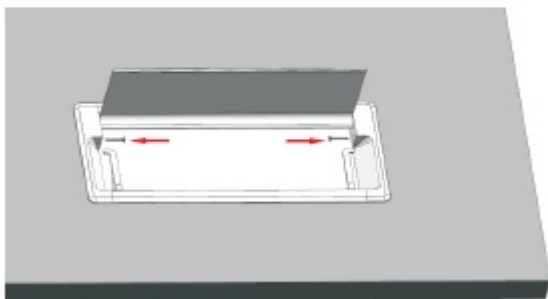

[Home](#) » [Products](#) » [Worksmart](#) » [Office Furniture Fittings](#) » [Office Furniture Essentials](#) » [Electric Box Broad](#)

Electric Box Broad

- Smart Electric box that gives access to switches beneath a desk/ table.
- Ideal for big adaptors of Laptop, TV, Projector and more.
- Broad design with 3-way access makes it easier to reach the power sockets beneath the table.
- It has a built-in soft close mechanism, which allows the lid to close silently.

Fitting Instructions

1pcs

== 2pcs

- 1 Open the hole on the table with R4 chamfer.

| Product Size | Desk hole size |
|--------------|----------------|
| 300*143*25 | 292*136 |
| 450*143*25 | 442*136 |
| 600*143*25 | 592*136 |

R4

- 2 Put the product into the hole.

- 3 Screw the side screws into the desktop plate.

4 Installation complete.