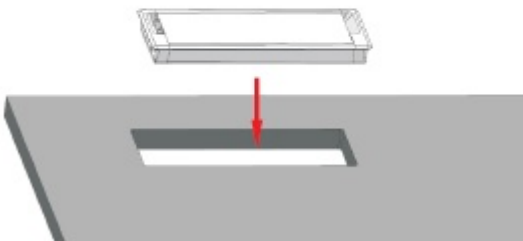

[Home](#) » [Products](#) » [Worksmart](#) » [Office Furniture Fittings](#) » [Office Furniture Essentials](#) » [Electric Box Broad](#)

Electric Box Broad

- Smart Electric box that gives access to switches beneath a desk/ table.
- Ideal for big adaptors of Laptop, TV, Projector and more.
- Broad design with 3-way access makes it easier to reach the power sockets beneath the table.
- It has a built-in soft close mechanism, which allows the lid to close silently.

Fitting Instructions

1pcs

== 2pcs

- 1 Open the hole on the table with R4 chamfer.

| Product Size | Desk hole size |
|--------------|----------------|
| 300*143*25 | 292*136 |
| 450*143*25 | 442*136 |
| 600*143*25 | 592*136 |

R4

- 2 Put the product into the hole.

- 3 Screw the side screws into the desktop plate.

4 Installation complete.