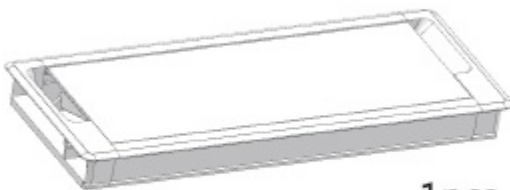

[Home](#) » [Products](#) » [Worksmart](#) » [Office Furniture Fittings](#) » [Office Furniture Essentials](#) » [Electric Box Broad](#)

Electric Box Broad

- Smart Electric box that gives access to switches beneath a desk/ table.
- Ideal for big adaptors of Laptop, TV, Projector and more.
- Broad design with 3-way access makes it easier to reach the power sockets beneath the table.
- It has a built-in soft close mechanism, which allows the lid to close silently.

Specifications

| Model | Code | Size (mm) | Finish |
|--------------------|-------|----------------|--------|
| Electric Box Broad | EBB30 | 300 x 143x 25 | White |
| | EBB45 | 450 x 143 x 25 | White |
| | EBB60 | 600 x 143 x 25 | White |

Fitting Instructions

1pcs

== 2pcs

- 1 Open the hole on the table with R4 chamfer.

| Product Size | Desk hole size |
|--------------|----------------|
| 300*143*25 | 292*136 |
| 450*143*25 | 442*136 |
| 600*143*25 | 592*136 |