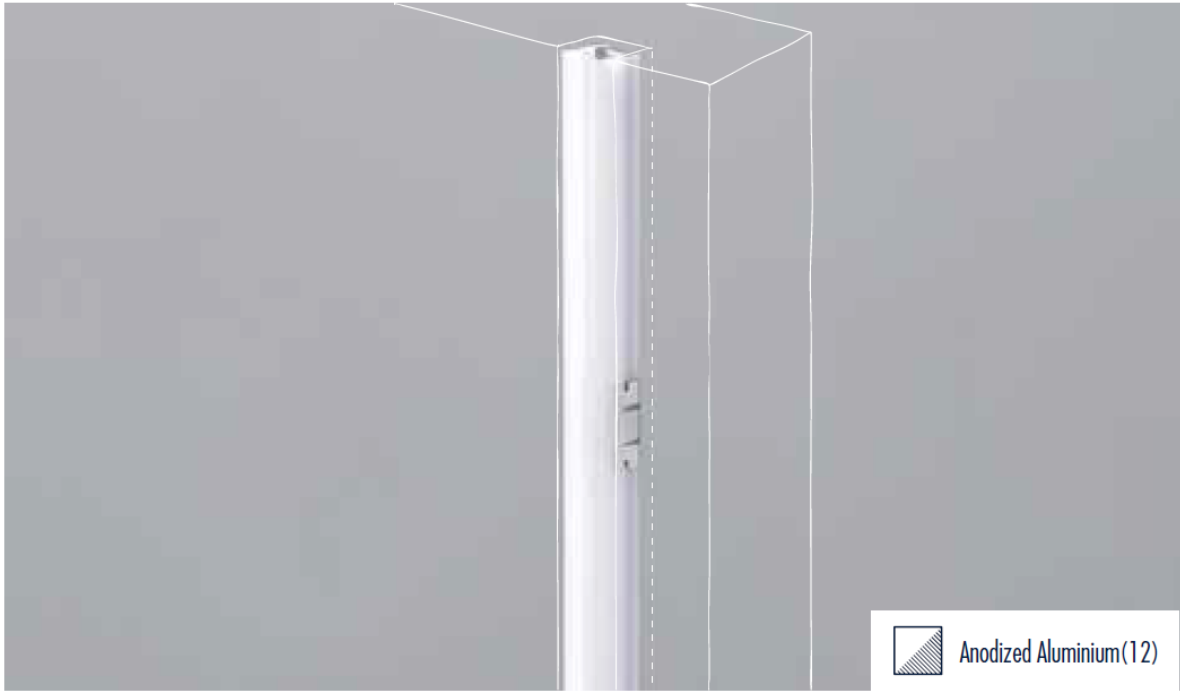

Anodized Aluminium (12)