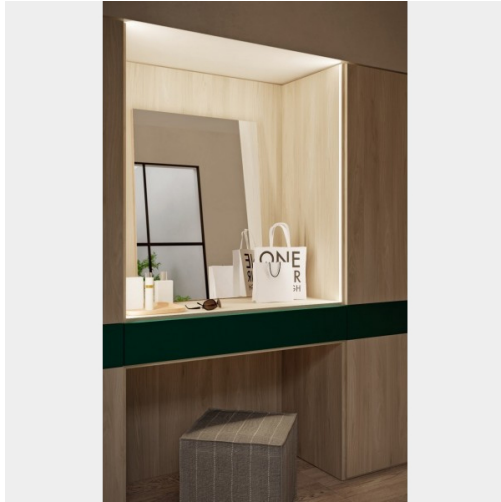

[Home](#) » [Products](#) » [New Products](#) » [Linear Spread \(Recess Mount\)](#)

Linear Spread (Recess Mount)

- Angular aluminium profile with frosted diffuser for a soft light effect.
- Recessed mounted profile with linear units LEDs.
- Plug and play system
- Suitable for shelves, cabinets and display.
- Available in length of 412,462,562 & 862mm.

Specifications

Item	Item code	Power	Finish
Linear Spread (Recess Mount)	L-LS-412 (NW)	12V / 4000K / 412mm	Opaline
	L-LS-462 (NW)	12V / 4000K / 462mm	
	L-LS-562 (NW)	12V / 4000K / 562mm	
	L-LS-862 (NW)	12V / 4000K / 862mm	