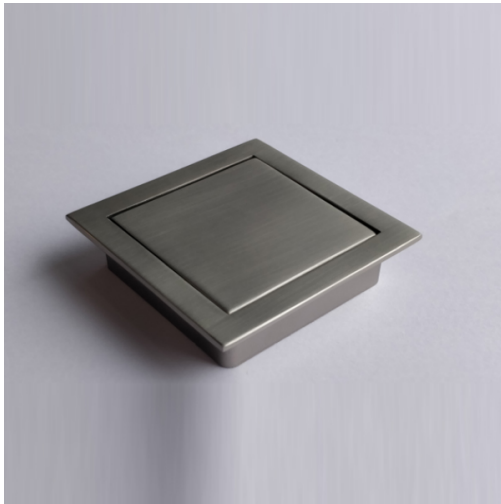

[Home](#) » [Products](#) » [New Products](#) » [Recessed Handle - Square](#)

Recessed Handle - Square

- Ergonomically designed for good grip.
- Spring loaded function keeps the handle closed when not in use.
- Handle remains recessed.
- System - 32 compatible.

Specifications

Model	Code Nos	'A' (mm)	'B' (mm)	'C' (mm)	'D' (mm)
Recessed Handle Square (Brushed Aluminium)	RSH 32 - BA	32	50	60	25
	RSH 64 - BA	64	70	80	35
Recessed Handle Square (Chrome Plated)	RSH 32 - CP	32	50	60	25
	RSH 64 - CP	64	70	80	35

Fitting Instructions

Recessed handle square