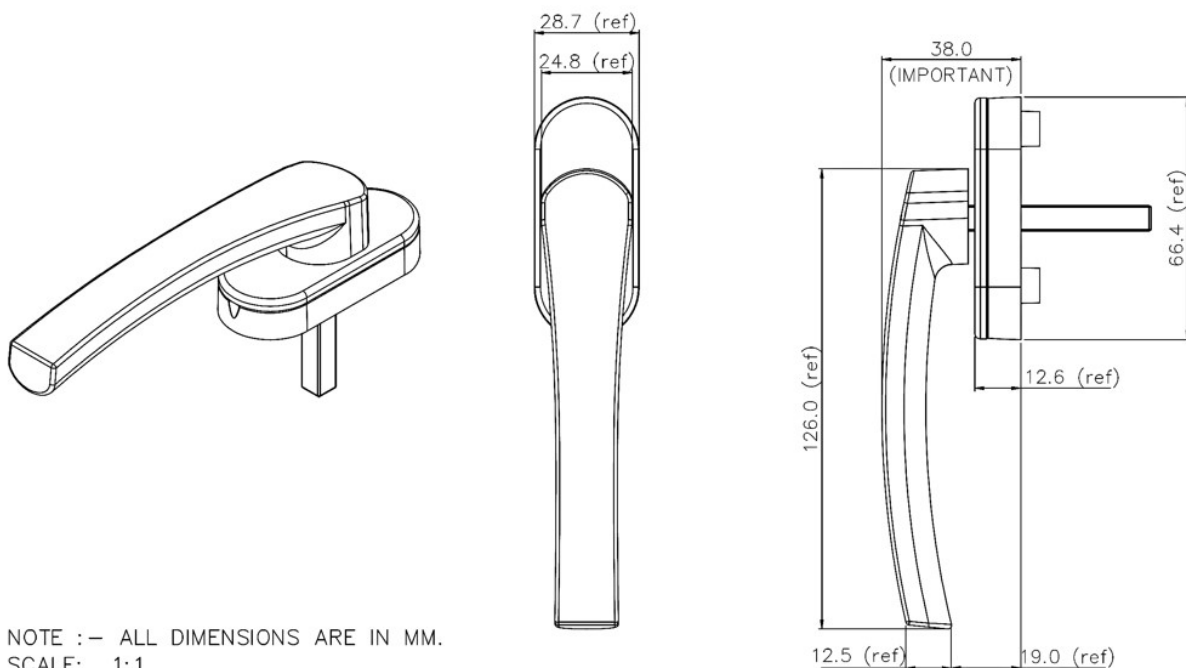

[Home](#) » [Products](#) » [Ebco](#) » [Window, Door & Glass Hardware](#) » [Window Fittings](#) » [Mortise Window Handle - Short Neck](#)

Mortise Window Handle - Short Neck

- Designed with aesthetic look.
- Designed for strong and comfortable grip for windows.
- To be used with transmission rod for multi-point locking.

Specifications

Model	Code	Finish
Mortise Window Handle - Short Neck	AWH-MSN1	White/ Black

Fitting Instructions

NOTE :- ALL DIMENSIONS ARE IN MM.
SCALE: 1:1