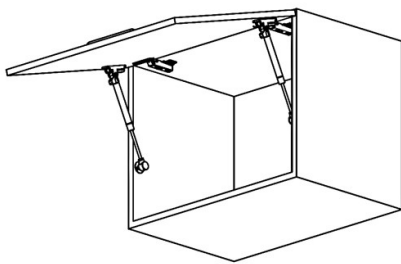

[Home](#) » [Pro Lift - Soft Close](#)

Pro Lift - Soft Close

- This new Pro Lift piston is now available with soft close feature that closes the cabinet shutters effortlessly.
- Ideal for overhead cabinets, wooden or aluminium frame shutters.
- Safe and easy to use.
- Force: 60N, 80N, 100N, 120N & 150N.
- Finish : Grey

Fitting Instructions

Door Height (mm)	Door Width (mm)			
	450	600	900	1200
400	60N x 2	60N x 2	120N x 2	120N x 2
500	60N x 2	100N x 2	100N x 2	150N x 2
600	80N x 2	100N x 2	150N x 2	--

18 mm MDF Proportion : 0.728kg/10CBM