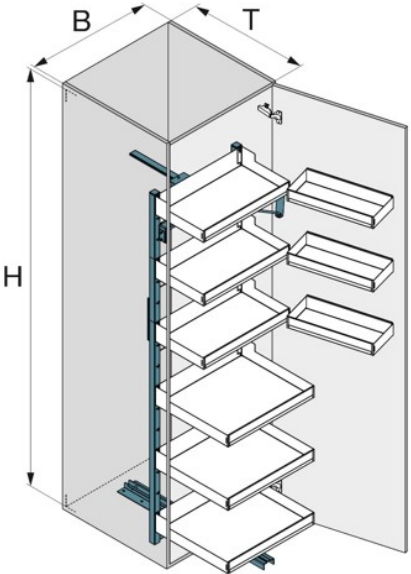

## Pleno Plus

- PEKA Pleno Plus Fiore is an efficient larder unit solution for an unbeatable overview and excellent accessibility.
- Just like in a fridge, the door shelves swing out automatically when the doors are open.
- Flexible height adjustable clip-on shelves ensure optimal distribution.
- Users can choose between attractive oak (Fiore) shelves.

### Specifications

Model	Code	Size (mm)	Finish
Kitchen Pleno-Plus Fiore 600-1900 (including set of 9 shelves)	K-PLPF-60-AT	600 x 560 (1950-2400) Load Capacity: 100 Kg	Anthracite
Clip-on Shelf Holder Set for Pleno Plus Fiore	K-PLPF-CSH	Load Capacity: 3 Kg	Anthracite
Non-Slip Mat for Kitchen Pleno-Plus Fiore (Set of 9)	K-PLPF-NSM		Silver

### Fitting Instructions

<b>B= Unit widths</b>	600 mm
<b>T= Interior depth</b>	500 mm
<b>H= Interior height</b>	1300 / 1600 / 1900 mm

*Illustration: Height 1900 mm*