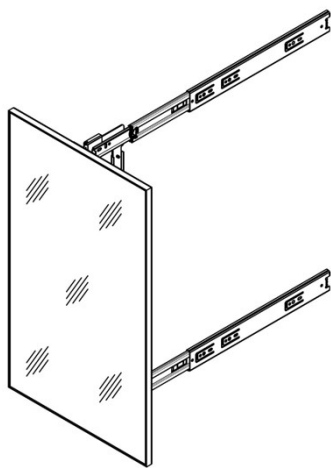

[Home](#) » [Mirror Pullout \(Frameless\)](#)

Mirror Pullout (Frameless)

- Ideal for Wardrobes with folding sliding doors, 180° opening shutters, walk in wardrobe, etc.
- Used minimum spaces of the cabinet and eliminates the need for a separate dressing table.
- Can be pulled out and rotated by 90°.
- Minimum width required for rotation is 230mm.
- Full height of the mirror ensures a better view.

Specifications

Model	Code	Size (mm)	Dim. (mm) "X"	Finish
Mirror Pullout (Frameless)	WA-POM60 (N)	600 x 300	600	Anodised Silver
	WA-POM90 (N)	900 x 300	900	
	WA-POM120 (N)	1200 x 300	1200	

Fitting Instructions