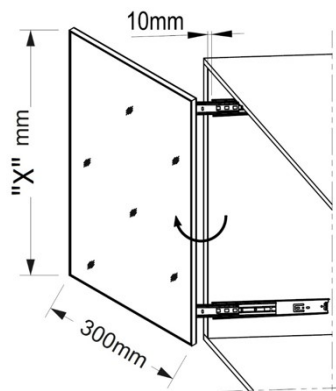

[Home](#) » [Mirror Pullout \(Frameless\)](#)

Mirror Pullout (Frameless)

- Ideal for Wardrobes with folding sliding doors, 180° opening shutters, walk in wardrobe, etc.
- Used minimum spaces of the cabinet and eliminates the need for a separate dressing table.
- Can be pulled out and rotated by 90°.
- Minimum width required for rotation is 230mm.
- Full height of the mirror ensures a better view.

Specifications

Model	Code	Size (mm)	Dim. (mm) "X"	Finish
Mirror Pullout (Frameless)	WA-POM60 (N)	600 x 300	600	Anodised Silver
	WA-POM90 (N)	900 x 300	900	
	WA-POM120 (N)	1200 x 300	1200	

Fitting Instructions