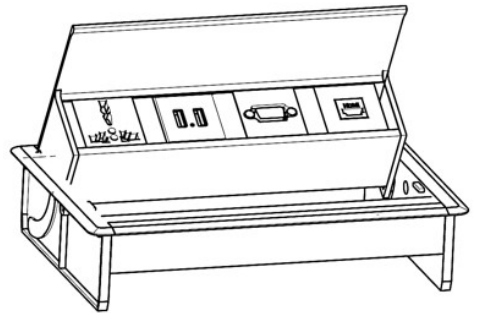

[Home](#) » [Electric Box - Flip Up \(with 1 Universal Power Sockets + 2 USB Fast Charger + 1 HDMI + 1 VGA\)](#)

Electric Box - Flip Up (with 1 Universal Power Sockets + 2 USB Fast Charger + 1 HDMI + 1 VGA)

- Unique design with flip up lid that hides sockets when not in use.
- Frees your desk from Clutter.
- The unit includes 1 Universal Power Supply Socket, 2 USB Fast Charger, 1HDMI Socket, 1VGA Socket.
- Ideal for furniture in offices, meeting rooms, institutions, etc.
- INPUT Voltage: 110V-250V
- Power: MAX 2300W

Specifications

| Item | Code | Size (mm) | Charger Available | Finish |
|---|---------|---|-------------------|--------|
| Electric Box - Flip Up (with 1 Universal Power Sockets + 2 USB Fast Charger + 1 HDMI + 1 VGA) | EBS-FU2 | 228 x 158 x 50mm Desktop Hole Size: 216x150mm | No | Silver |

Fitting Instructions

Suggested hole size : 215*150mm