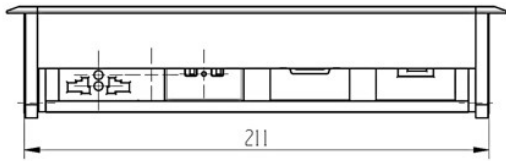

[Home](#) » [Electric Box - Flip Up \(with 1 Universal Power Sockets + 2 USB Fast Charger + 1 HDMI + 1 VGA\)](#)

Electric Box - Flip Up (with 1 Universal Power Sockets + 2 USB Fast Charger + 1 HDMI + 1 VGA)

- Unique design with flip up lid that hides sockets when not in use.
- Frees your desk from Clutter.
- The unit includes 1 Universal Power Supply Socket, 2 USB Fast Charger, 1HDMI Socket, 1VGA Socket.
- Ideal for furniture in offices, meeting rooms, institutions, etc.
- INPUT Voltage: 110V-250V
- Power: MAX 2300W

Specifications

| Item | Code | Size (mm) | Charger Available | Finish |
|---|---------|---|-------------------|--------|
| Electric Box - Flip Up (with 1 Universal Power Sockets + 2 USB Fast Charger + 1 HDMI + 1 VGA) | EBS-FU2 | 228 x 158 x 50mm Desktop Hole Size: 216x150mm | No | Silver |

Fitting Instructions

Suggested hole size : 215*150mm