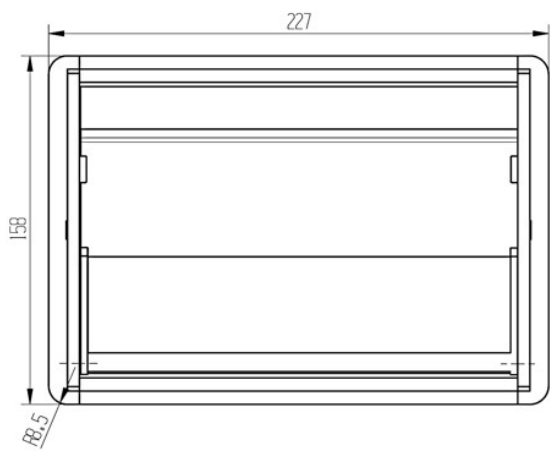

- Unique design with flip up lid that hides sockets when not in use.
- Frees your desk from Clutter.
- The unit includes 1 Universal Power Supply Socket, 2 USB Fast Charger, 1HDMI Socket, 1VGA Socket.
- Ideal for furniture in offices, meeting rooms, institutions, etc.
- INPUT Voltage: 110V-250V
- Power: MAX 2300W

Specifications

| Item | Code | Size (mm) | Charger Available | Finish |
|---|---------|---|-------------------|--------|
| Electric Box - Flip Up (with 1 Universal Power Sockets + 2 USB Fast Charger + 1 HDMI + 1 VGA) | EBS-FU2 | 228 x 158 x 50mm Desktop Hole Size: 216x150mm | No | Silver |

Fitting Instructions

Suggested hole size : 215*150mm