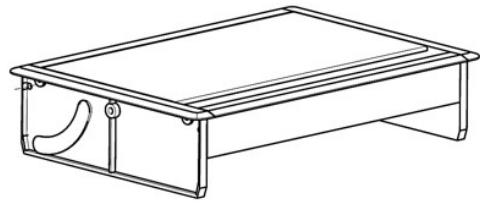

[Home](#) » [Electric Box - Flip Up \(with 1 Universal Power Sockets + 2 USB Fast Charger + 1 HDMI + 1 VGA\)](#)

Electric Box - Flip Up (with 1 Universal Power Sockets + 2 USB Fast Charger + 1 HDMI + 1 VGA)

- Unique design with flip up lid that hides sockets when not in use.
- Frees your desk from Clutter.
- The unit includes 1 Universal Power Supply Socket, 2 USB Fast Charger, 1HDMI Socket, 1VGA Socket.
- Ideal for furniture in offices, meeting rooms, institutions, etc.
- INPUT Voltage: 110V-250V
- Power: MAX 2300W

Specifications

| Item | Code | Size (mm) | Charger Available | Finish |
|---|---------|---|-------------------|--------|
| Electric Box - Flip Up (with 1 Universal Power Sockets + 2 USB Fast Charger + 1 HDMI + 1 VGA) | EBS-FU2 | 228 x 158 x 50mm Desktop Hole Size: 216x150mm | No | Silver |

Fitting Instructions

Suggested hole size : 215*150mm