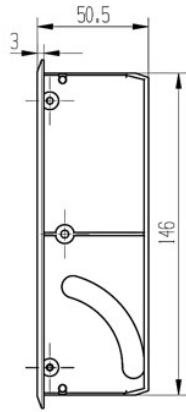

[Home](#) » [Electric Box - Flip Up \(with 1 Universal Power Sockets + 2 USB Fast Charger + 1 HDMI + 1 VGA\)](#)

Electric Box - Flip Up (with 1 Universal Power Sockets + 2 USB Fast Charger + 1 HDMI + 1 VGA)

- Unique design with flip up lid that hides sockets when not in use.
- Frees your desk from Clutter.
- The unit includes 1 Universal Power Supply Socket, 2 USB Fast Charger, 1HDMI Socket, 1VGA Socket.
- Ideal for furniture in offices, meeting rooms, institutions, etc.
- INPUT Voltage: 110V-250V
- Power: MAX 2300W

Specifications

| Item | Code | Size (mm) | Charger Available | Finish |
|---|---------|---|-------------------|--------|
| Electric Box - Flip Up (with 1 Universal Power Sockets + 2 USB Fast Charger + 1 HDMI + 1 VGA) | EBS-FU2 | 228 x 158 x 50mm Desktop Hole Size: 216x150mm | No | Silver |

Fitting Instructions

Suggested hole size : 215*150mm