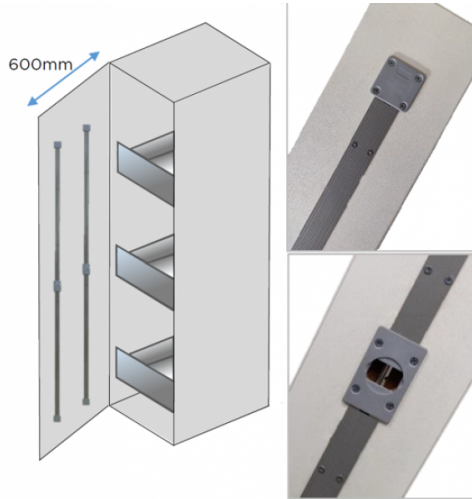

[Home](#) » [Door Stiffener HD](#)

Door Stiffener HD

- Door stiffener HD helps to prevent warpage of thin long shutters.
- Symmetrical working processes
- Can be used in multiples for wider shutters
- Use two sets when door width is more than 600mm
- For door thickness 15mm and more
- For door height 1000mm ~ 2700mm

Specifications

Item	Code	Size (mm)	Finish
Door Stiffener HD	DSTF2-HD	2010	Grey
Cover for Door Stiffener	CDSTF1	6	Opaline / Silver

Fitting Instructions