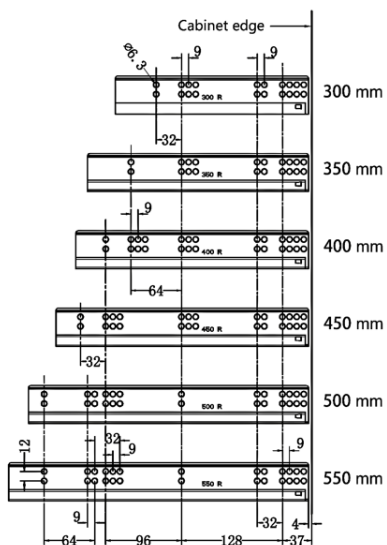

Specifications

Item	Item code	Size (mm)	Finish
Concealed Drawer Slide - Slim 2 (with fascia bracket)	CDSS230-SC	300	Zinc White
	CDSS235-SC	350	
	CDSS240-SC	400	
	CDSS245-SC	450	
	CDSS250-SC	500	
	CDSS255-SC	550	
Concealed Drawer Slide - Slim 2 (for kitchen basket - w/o fascia bracket)	CDSS2KB-50-SC	500	Zinc White
Concealed Drawer Slide - Slim 2 (for Undermount kitchen Baskets - w/o Fascia Bracket/Extendo)	CDSS2KB-45-SC	450	

Fitting Instructions

Installation Dimensions (mm)

SKW = Internal Drawer Width LW = Internal Cabinet Width

Installation Dimensions(mm)

NL = Slide Length

LT = Internal Cabinet Depth

Standard drawer

Internal drawer

Screw positions of the slides

Drawer size and drilling (mm)