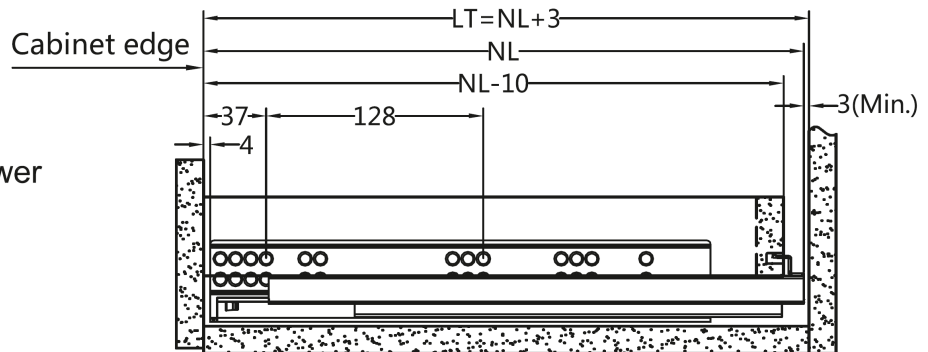

Fitting Instructions

Installation Dimensions (mm)

SKW = Internal Drawer Width LW = Internal Cabinet Width

Installation Dimensions(mm)

NL = Slide Length

LT = Internal Cabinet Depth

Standard drawer

Internal drawer

Screw positions of the slides

Drawer size and drilling (mm)