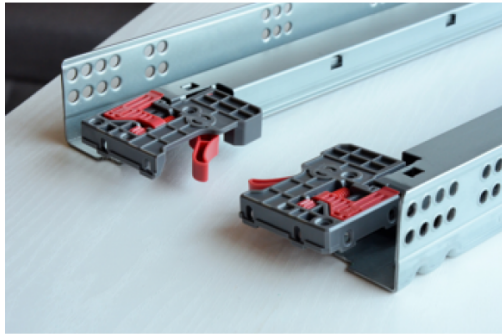

[Home](#) » [Concealed Drawer Slides - Slim 2 \(with fascia bracket\)](#)

Concealed Drawer Slides - Slim 2 (with fascia bracket)

- This concealed drawer slide - slim 2 model is compact and uses minimal space below the drawer (27mm clearance).
- Available with fascia bracket for wooden drawers and without fascia bracket for kitchen baskets.
- Full extension with soft close and tool free assembly and removal of drawers.
- Height adjustment: 0 ~ +3mm.
- Load Capacity- 35kgs.

Specifications

Item	Item code	Size (mm)	Finish
Concealed Drawer Slide - Slim 2 (with fascia bracket)	CDSS230-SC	300	Zinc White
	CDSS235-SC	350	
	CDSS240-SC	400	
	CDSS245-SC	450	
	CDSS250-SC	500	
	CDSS255-SC	550	
Concealed Drawer Slide - Slim 2 (for kitchen basket - w/o fascia bracket)	CDSS2KB-50-SC	500	Zinc White
Concealed Drawer Slide - Slim 2 (for Undermount kitchen Baskets - w/o Fascia Bracket/Extendo)	CDSS2KB-45-SC	450	