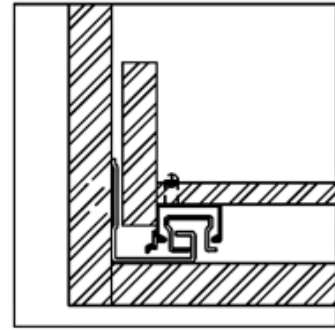

[Home](#) » [Concealed Drawer Slides - Slim 2 \(with fascia bracket\)](#)

Concealed Drawer Slides - Slim 2 (with fascia bracket)

- This concealed drawer slide - slim 2 model is compact and uses minimal space below the drawer (27mm clearance).
- Available with fascia bracket for wooden drawers and without fascia bracket for kitchen baskets.
- Full extension with soft close and tool free assembly and removal of drawers.
- Height adjustment: 0 ~ +3mm.
- Load Capacity- 35kgs.

Specifications

Item	Item code	Size (mm)	Finish
Concealed Drawer Slide - Slim 2 (with fascia bracket)	CDSS230-SC	300	Zinc White
	CDSS235-SC	350	
	CDSS240-SC	400	
	CDSS245-SC	450	
	CDSS250-SC	500	
	CDSS255-SC	550	
Concealed Drawer Slide - Slim 2 (for kitchen basket - w/o fascia bracket)	CDSS2KB-50-SC	500	Zinc White
Concealed Drawer Slide - Slim 2 (for Undermount kitchen Baskets - w/o Fascia Bracket/Extendo)	CDSS2KB-45-SC	450	

Fitting Instructions

Installation Dimensions (mm)

SKW = Internal Drawer Width LW = Internal Cabinet Width

Installation Dimensions(mm)

NL = Slide Length

LT = Internal Cabinet Depth

Standard drawer

Internal drawer

Screw positions of the slides

Drawer size and drilling (mm)