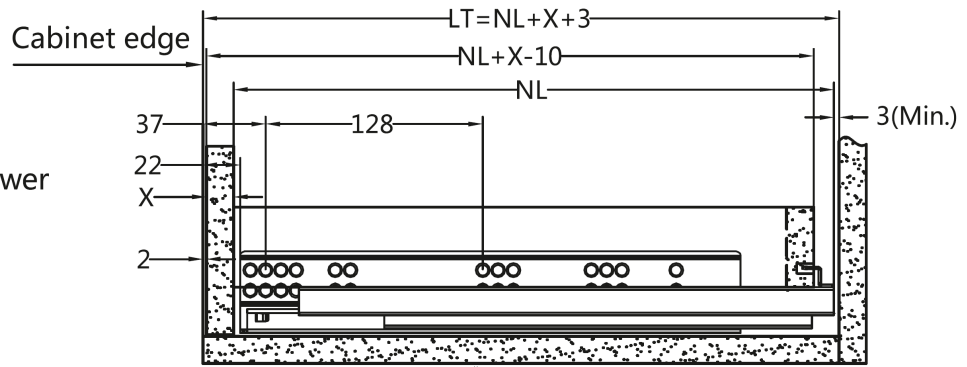

Fitting Instructions

Installation Dimensions (mm)

SKW = Internal Drawer Width LW = Internal Cabinet Width

Installation Dimensions(mm)

NL = Slide Length

LT = Internal Cabinet Depth

Standard drawer

Internal drawer

Screw positions of the slides

Drawer size and drilling (mm)