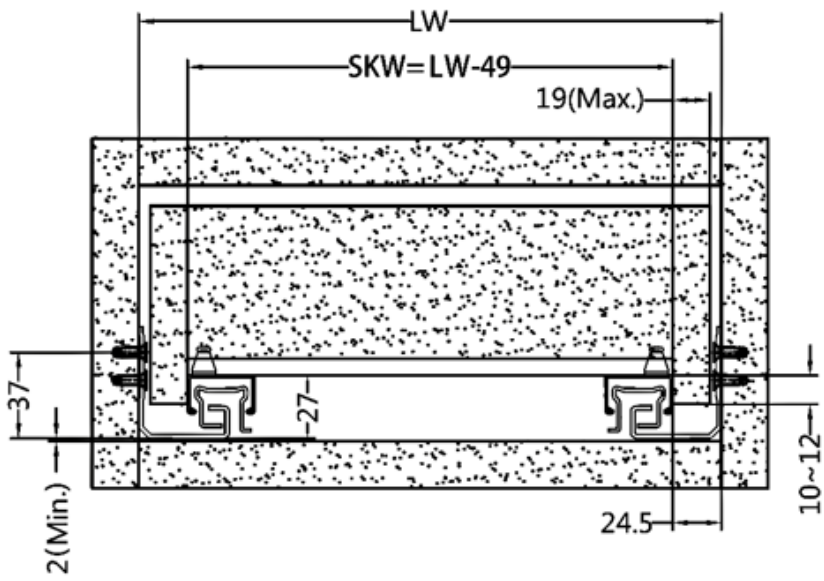

[Home](#) » [Concealed Drawer Slides - Slim 2 \(with fascia bracket\)](#)

Concealed Drawer Slides - Slim 2 (with fascia bracket)

- This concealed drawer slide - slim 2 model is compact and uses minimal space below the drawer (27mm clearance).
- Available with fascia bracket for wooden drawers and without fascia bracket for kitchen baskets.
- Full extension with soft close and tool free assembly and removal of drawers.
- Height adjustment: 0 ~ +3mm.
- Load Capacity- 35kgs.

Specifications

Item	Item code	Size (mm)	Finish
Concealed Drawer Slide - Slim 2 (with fascia bracket)	CDSS230-SC	300	Zinc White
	CDSS235-SC	350	
	CDSS240-SC	400	
	CDSS245-SC	450	
	CDSS250-SC	500	
	CDSS255-SC	550	
Concealed Drawer Slide - Slim 2 (for kitchen basket - w/o fascia bracket)	CDSS2KB-50-SC	500	Zinc White
Concealed Drawer Slide - Slim 2 (for Undermount kitchen Baskets - w/o Fascia Bracket/Extendo)	CDSS2KB-45-SC	450	

Fitting Instructions

Installation Dimensions (mm)

SKW = Internal Drawer Width LW = Internal Cabinet Width

Installation Dimensions(mm)

NL = Slide Length

LT = Internal Cabinet Depth

Standard drawer

Internal drawer

Screw positions of the slides

Drawer size and drilling (mm)