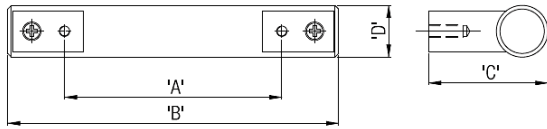

[Home](#) » [Aluminium Handles](#) » [Aluminium Handle - RD](#)

Aluminium Handle - RD

- Variety of designs to select from.
- Ergonomically designed for good grip.
- Available in different lengths as per system - 32.
- Various finishes to suit your furniture.

Specifications

Item	Code Nos.	Finish	'A'	'B'	'C'	'D'
Aluminium Handle - RD	RNAH 160 SF	Special Finish	160	198	39	18
	RNAH 224 SF		224	262	39	18
	RNAH 320 SF		320	358	39	18

Packing Chart

Item	Item Code	Inner Packing (Kgs.)		Outer Packing (Kgs.)	
		Qty	Weight	Qty	Weight
Aluminium Handle - RD (Special Finish)	RNAH-160-SF	50	4.2	150	13
	RNAH-224-SF	30	3.22	90	11
	RNAH-320-SF	25	3.22	75	10.5