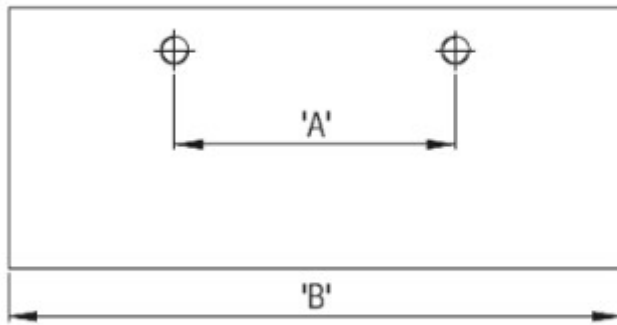

[Home](#) » [Aluminium Handle - J](#)

Aluminium Handle - J

- Variety of designs to select from.
- Ergonomically designed for good grip.
- Available in different lengths as per system - 32.
- Various finishes to suit your furniture.

Specifications

Item	Code	A	B	C	D	Finish
Al. Handle - J	JAH-160-SL	160	200	19.5	43	Silver

Packing Chart

Item	Item Code	Inner Packing (Kgs.)		Outer Packing (Kgs.)	
		Qty	Weight	Qty	Weight
Aluminium Handle - J	JAH-96-SL	125	7.05	375	21.16
	JAH-96-SF	100	5.52	300	16.51
	JAH-160-SL	100	8.54	300	25.62
	JAH-160-SF	100	8.71	300	26.14