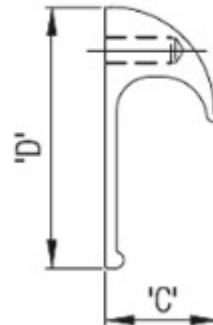

[Home](#) » [Aluminium Handle - J](#)

Aluminium Handle - J

- Variety of designs to select from.
- Ergonomically designed for good grip.
- Available in different lengths as per system - 32.
- Various finishes to suit your furniture.

Specifications

Item	Code	A	B	C	D	Finish
Al. Handle - J	JAH-160-SL	160	200	19.5	43	Silver

Packing Chart

Item	Item Code	Inner Packing (Kgs.)		Outer Packing (Kgs.)	
		Qty	Weight	Qty	Weight
Aluminium Handle - J	JAH-96-SL	125	7.05	375	21.16
	JAH-96-SF	100	5.52	300	16.51
	JAH-160-SL	100	8.54	300	25.62
	JAH-160-SF	100	8.71	300	26.14