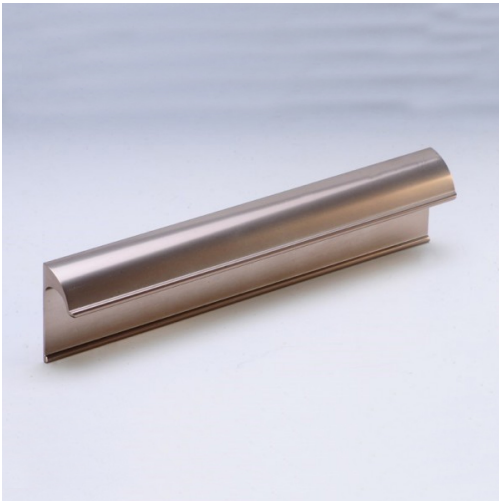

[Home](#) » [Aluminium Handle - J](#)

Aluminium Handle - J

- Variety of designs to select from.
- Ergonomically designed for good grip.
- Available in different lengths as per system - 32.
- Various finishes to suit your furniture.

Specifications

Item	Code	A	B	C	D	Finish
Al. Handle - J	JAH-160-SL	160	200	19.5	43	Silver

Packing Chart

Item	Item Code	Inner Packing (Kgs.)		Outer Packing (Kgs.)	
		Qty	Weight	Qty	Weight
Aluminium Handle - J	JAH-96-SL	125	7.05	375	21.16
	JAH-96-SF	100	5.52	300	16.51
	JAH-160-SL	100	8.54	300	25.62
	JAH-160-SF	100	8.71	300	26.14