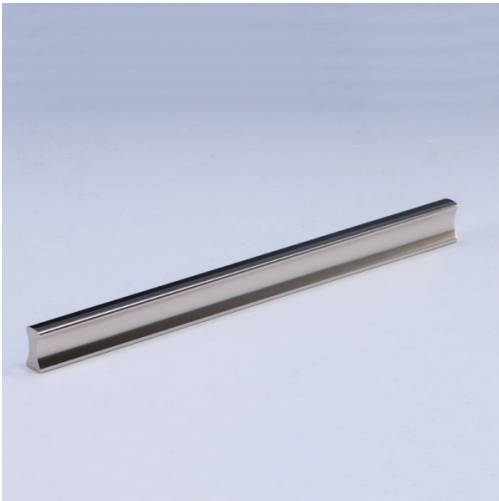

[Home](#) » [Aluminium Handle - I](#)

Aluminium Handle - I

- Variety of designs to select from.
- Ergonomically designed for good grip.
- Available in different lengths as per system -32.
- Various finishes to suit your furniture.

Specifications

Item	Item Code	Size (mm)				Finish
		A	B	C	D	
Aluminium Handle - I	IAH-32-SL	-	-	-	-	Silver
	IAH-64-SL	64	90	9	17	
	IAH-96-SL	96	120	9	17	
	IAH-160-SL	160	200	9	17	
	IAH-224-SL	224	300	9	17	
	IAH-32-SF	-	-	-	-	Special Finish
	IAH-64-SF	64	90	9	17	
	IAH-96-SF	96	120	9	17	
	IAH-160-SF	160	200	9	17	
	IAH-224-SF	224	300	9	17	
	IAH-64-BA	64	90	9	17	Brushed Aluminium
	IAH-96-BA	96	120	9	17	
	IAH-160-BA	160	200	9	17	
	IAH-224-BA	224	300	9	17	