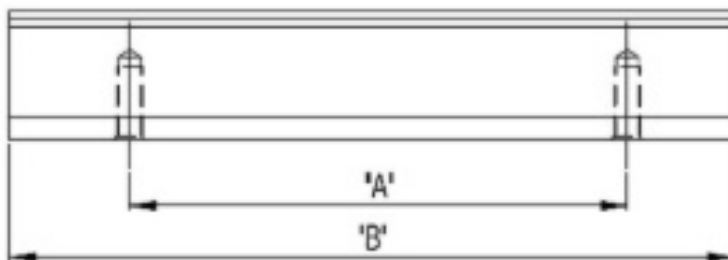

[Home](#) » [Aluminium Handle - I](#)

Aluminium Handle - I

- Variety of designs to select from.
- Ergonomically designed for good grip.
- Available in different lengths as per system -32.
- Various finishes to suit your furniture.

Specifications

Item	Item Code	Size (mm)				Finish
		A	B	C	D	
Aluminium Handle - I	IAH-32-SL	-	-	-	-	Silver
	IAH-64-SL	64	90	9	17	
	IAH-96-SL	96	120	9	17	
	IAH-160-SL	160	200	9	17	
	IAH-224-SL	224	300	9	17	
	IAH-32-SF	-	-	-	-	Special Finish
	IAH-64-SF	64	90	9	17	
	IAH-96-SF	96	120	9	17	
	IAH-160-SF	160	200	9	17	
	IAH-224-SF	224	300	9	17	
	IAH-64-BA	64	90	9	17	Brushed Aluminium
	IAH-96-BA	96	120	9	17	
	IAH-160-BA	160	200	9	17	
	IAH-224-BA	224	300	9	17	

Packing Chart

Item	Item Code	Inner Packing (Kgs.)		Outer Packing (Kgs.)	
		Qty	Weight	Qty	Weight
Aluminium Handle - I	IAH-32-SF	50	1.09	500	11.25
	IAH-32-SL	50	0.908	500	11.01
	IAH-64-SF	25	0.91	100	4.3
	IAH-64-SL	25	0.78	100	4.3
	IAH-96-SF	25	1.14	100	5.2
	IAH-96-SL	25	1.02	100	5.2
	IAH-160-SF	20	1.43	200	14.5
	IAH-160-SL	20	1.40	200	15.01
	IAH-224-SF	10	1.09	100	11.7
	IAH-224-SL	10	0.95	100	9.69