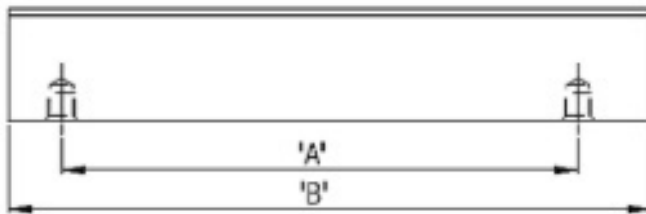

[Home](#) » [Aluminium Handle - G](#)

Aluminium Handle - G

- Variety of designs to select from.
- Ergonomically designed for good grip.
- Available in different lengths as per system -32.
- Various finishes to suit your furniture.

Specifications

Item	Item Code	Size (mm)				Finish
		A	B	C	D	
Aluminium Handle - G	GAH-96-SL	96	120	20	19.5	Silver
	GAH-160-SL	160	200	20	19.5	
	GAH-224-SL	224	300	20	19.5	
	GAH-96-SF	96	120	20	19.5	Special Finish
	GAH-160-SF	160	200	20	19.5	
	GAH-224-SF	224	300	20	19.5	