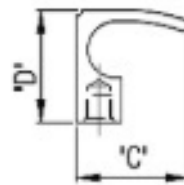

[Home](#) » [Aluminium Handle - G](#)

Aluminium Handle - G

- Variety of designs to select from.
- Ergonomically designed for good grip.
- Available in different lengths as per system -32.
- Various finishes to suit your furniture.

Specifications

Item	Item Code	Size (mm)				Finish
		A	B	C	D	
Aluminium Handle - G	GAH-96-SL	96	120	20	19.5	Silver
	GAH-160-SL	160	200	20	19.5	
	GAH-224-SL	224	300	20	19.5	
	GAH-96-SF	96	120	20	19.5	Special Finish
	GAH-160-SF	160	200	20	19.5	
	GAH-224-SF	224	300	20	19.5	

Packing Chart

Item	Item Code	Inner Packing (Kgs.)		Outer Packing (Kgs.)	
		Qty	Weight	Qty	Weight
Aluminium Handle - G	GAH 96 SL	25	1.21	250	12.38
	GAH 160 SL	20	1.446	200	15.19
	GAH 224 SL	10	1.08	100	11.8
	GAH 96 SF	25	1.151	100	5.3
	GAH 160 SF	20	1.46	200	15.35
	GAH 224 SF	10	1.122	100	10.09